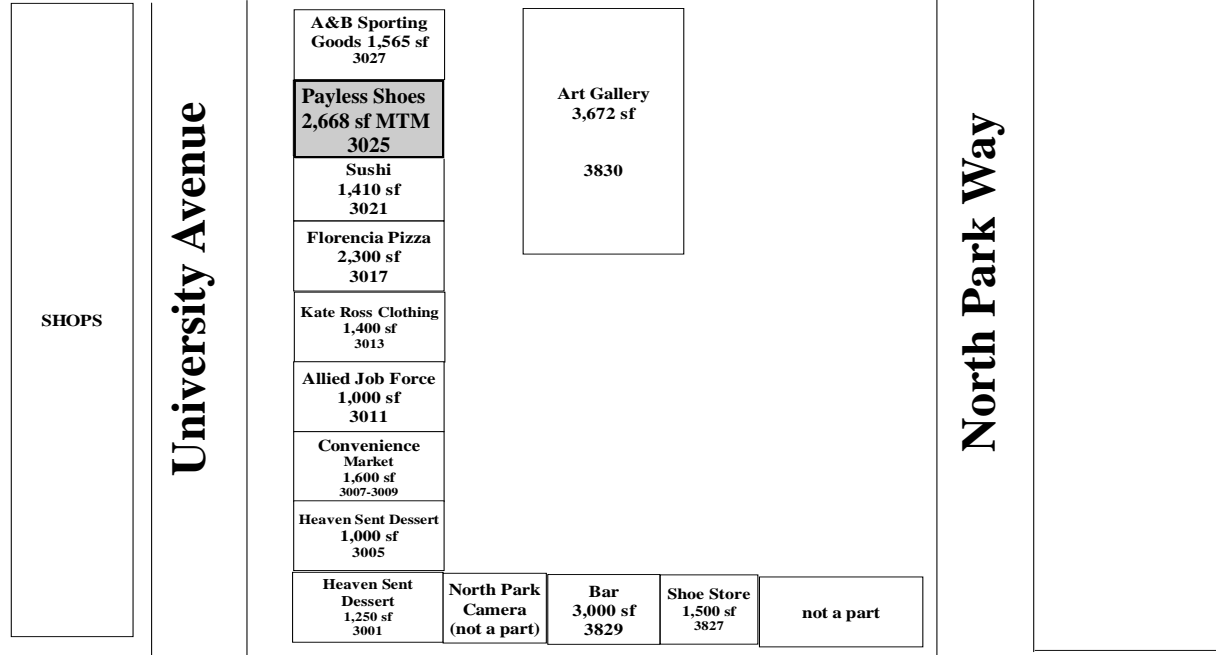

# Site Plan

RAY STREET

30th Street

3026 University Ave, Suite B  
San Diego, CA 92104

www.DuhsCommercial.com  
Fax-619-491-0696