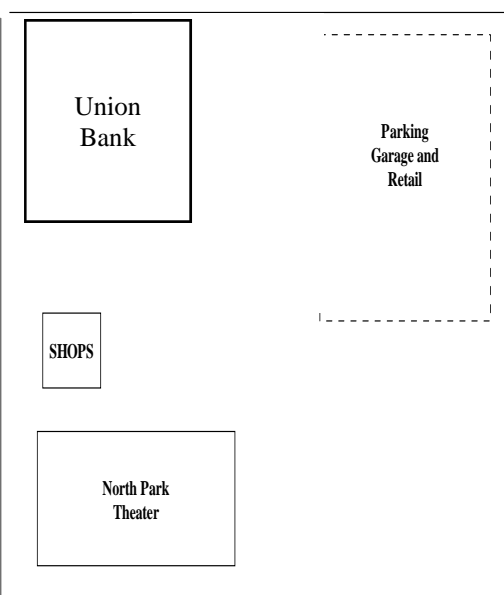

# Site Plan

← Ohio Street

University Avenue

**Ray Street**

North Park Way

**30th Street**

3026 University Ave, Suite B  
San Diego, CA 92104

[www.DuhsCommercial.com](http://www.DuhsCommercial.com)  
Fax-619-491-0696