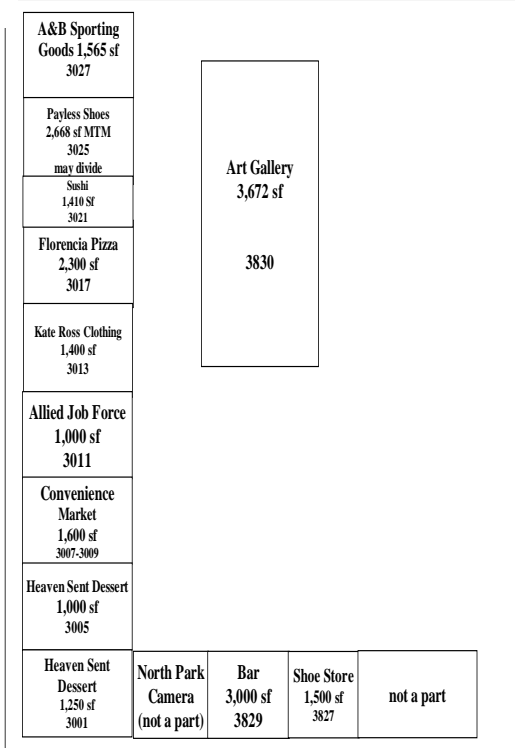

# Site Plan

← Ohio Street

University Avenue

**Ray Street**

North Park Way

**30th Street**

3026 University Ave, Suite B  
San Diego, CA 92104

[www.DuhsCommercial.com](http://www.DuhsCommercial.com)  
Fax-619-491-0696